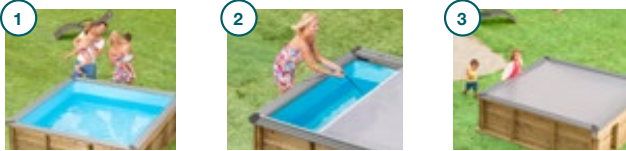

THE LITTLE POOL Pistoche

PROTECTION

SELF-RETRACTING PROTECTIVE COVER.*

Pistoche pools are equipped with a protective cover to close the pool and prevent access while the pool is not in use. In addition, because you can never be too careful, this cover can withstand the weight** of little explorers who happen to climb on top of it.

In addition to securing the pool, the cover protects the pool against evaporation and night time cooling. It also prevents pollen, dust and leaves from falling into the pool. The water stays clean, always ready for your little swimmers. A Pistoche exclusive!

1 The cover is built into a cover pit that is hidden under the edging.

2 Once the edging on all 4 sides has been lifted, the cover can be rolled out in just a few seconds by pulling on the strap, a sharp tug will cause the cover to automatically roll up.

3 Strong and hard wearing and fitted with a purpose designed fastening system, the cover can bear the weight of a small child.

* This cover is no substitute for common sense or individual responsibility. Nor is it intended to replace the vigilance of parents and/or responsible adults which remains the key factor in ensuring the safety of young children.

** 20 Kg max

SOLID

MADE IN FRANCE - 2 YEAR GUARANTEE.

Pistoche pools are made in Brittany in Northern France. Hard wearing materials and manufacturing quality are fully guaranteed.

WOOD

BASE STRUCTURE MADE OF REAL, SOLID PEFC WOOD, CLASS IV AUTOCLAVE TREATED (CTB-B+ SP).

TOP STRUCTURE MADE OF CLASS III NORTHERN PINE. GUARANTEED 2 YEARS.

Sturdy and aesthetic, Pistoche has a place in every garden.

2 X 2 METERS

THE IDEAL SIZE FOR LITTLE SWIMMERS.

Water that is always clean and temperate. A pool that can be placed anywhere, even in a tiny garden, thanks to its space saving dimensions (interieur dimensions: 2 x 2 x 0.64 m - overall dimensions: 2.26 x 2.26 x 0.68 m).

EASY TO ASSEMBLE

BUILT IN 6 HOURS.

Putting a Pistoche pool together is child's play! In six hours, with just two people on the job, the pool is built and ready for use. A precise assembly diagram and detailed instruction booklet are included with Pistoche.