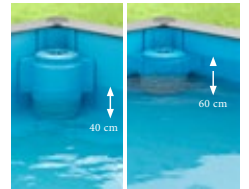

### THE IDEAL SIZE FOR LITTLE SWIMMERS.

Water that is always clean and temperate. A pool that can be placed anywhere, even in a tiny garden, thanks to its space saving dimensions (interieur dimensions: 2 x 2 x 0.64 m - overall dimensions: 2.26 x 2.26 x 0.68 m).

### ADJUSTABLE FILTRATION HEIGHT, FOR A WATER LEVEL BETWEEN 40 AND 60 CM.

The cartridge filter, that ensures the quality of water in the pool, may be installed in any of the four corners so that it faces into the prevailing wind. The depth of the water may be adjusted depending on the height and age of the children: forty centimeters for the youngest children to splash around, and up to sixty centimeters for older children to start swimming. A Pistoche exclusive!