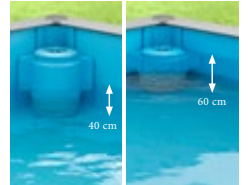

### THE IDEAL SIZE FOR LITTLE SWIMMERS.

Water that is always clean and temperate. A pool that can be placed anywhere, even in a tiny garden, thanks to its space saving dimensions (interieur dimensions: 2 x 2 x 0.64 m - overall dimensions: 2.26 x 2.26 x 0.68 m).

### ADJUSTABLE FILTRATION HEIGHT, FOR A WATER LEVEL BETWEEN 40 AND 60 CM.

The cartridge filter, that ensures the quality of water in the pool, may be installed in any of the four corners so that it faces into the prevailing wind. The depth of the water may be adjusted depending on the height and age of the children: forty centimeters for the youngest children to splash around, and up to sixty centimeters for older children to start swimming. A Pistoche exclusive!